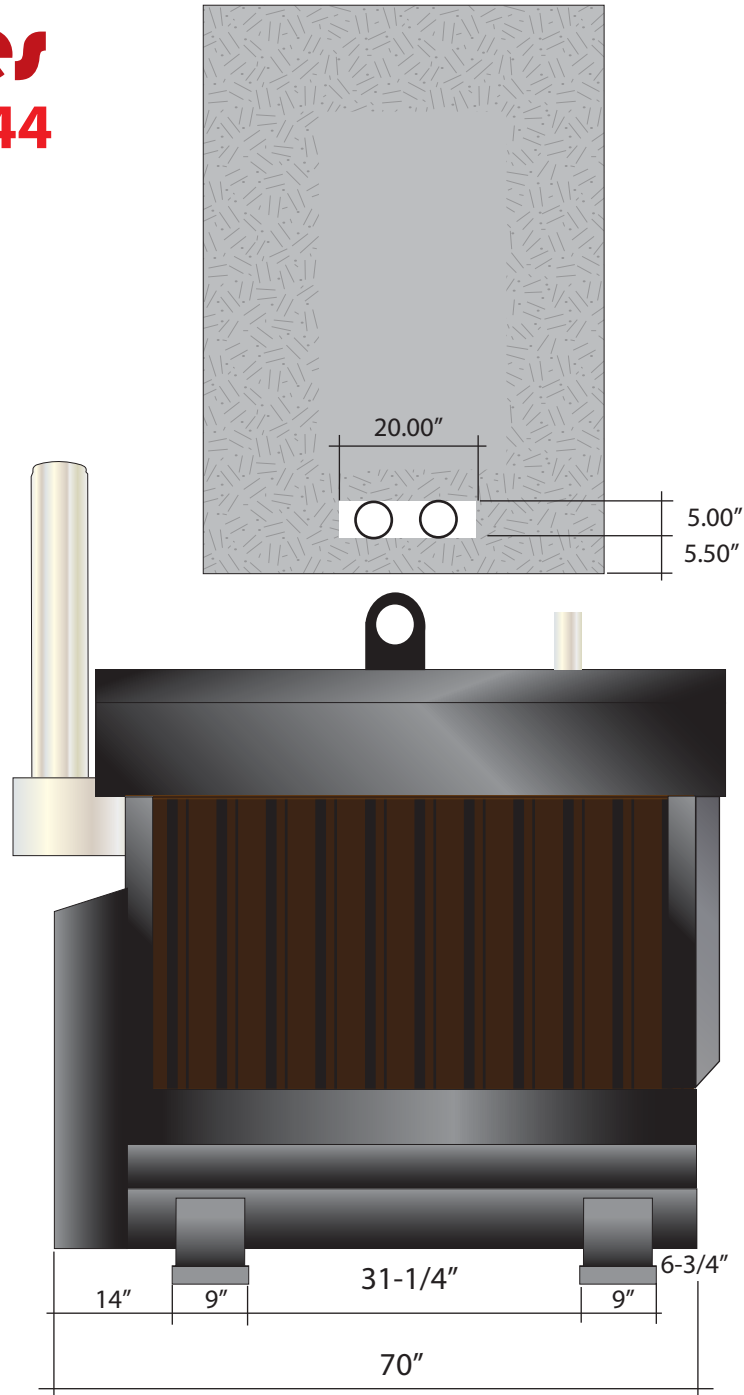

# Model BI Series 4044

## Connections

BL4044  
2x Return has 1-1/4"  
Female Pipe Thread

2x Supply 1-1/4"  
Male Pipe Thread