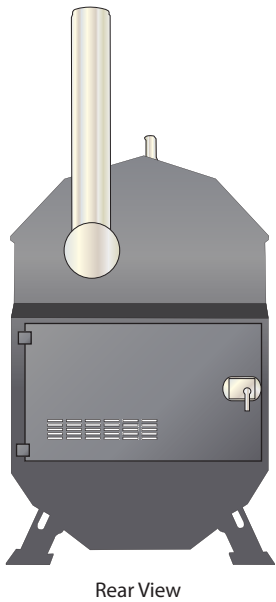

# Model BI Series 4044

## Connections

BL4044  
2x Return has 1-1/4"  
Female Pipe Thread

2x Supply 1-1/4"  
Male Pipe Thread