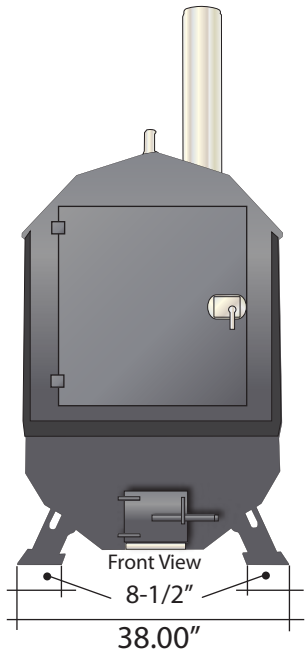

# Model BI Series 4044

## Connections

BL4044  
2x Return has 1-1/4"  
Female Pipe Thread

2x Supply 1-1/4"  
Male Pipe Thread